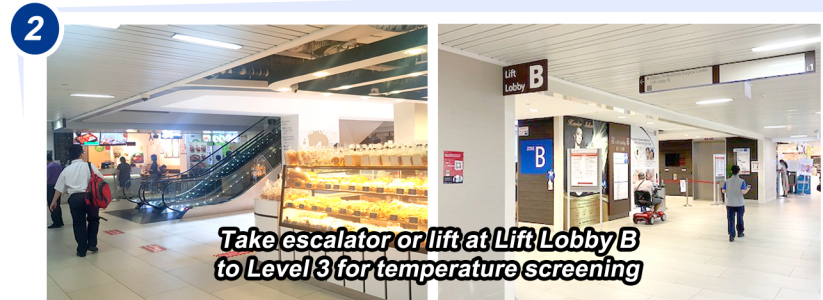

Locations of National Centres

Ward Locations

- D Wards 5A - 9B Register at VR Level 3
- G Wards 20 - 64 Register at VR Level 1

Scan QR code for full list of facilities at NUH

Getting to NUHS Tower Block

From Kent Ridge MRT Station (via Exit C, NUH Medical Centre)