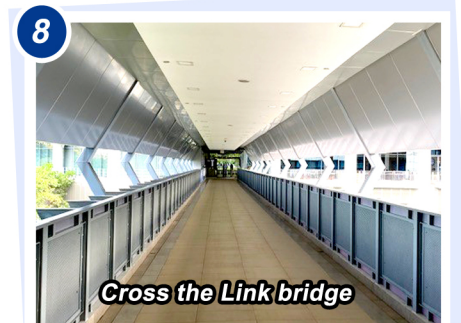

Locations of National Centres

Ward Locations

- D Wards 5A - 9B Register at VR Level 3
- G Wards 20 - 64 Register at VR Level 1

Scan QR code for full list of facilities at NUH

Getting to NUHS Tower Block

From Kent Ridge MRT Station (via Exit C, NUH Medical Centre)

Getting to NUHS Tower Block

- By MRT, from Kent Ridge Station, Exit B
- By SBS Transit Bus Service No. 92, 92A, 92B or 200, from bus stop #15139 (outside Kent Ridge MRT station)

- (1) From MRT station / bus stop, walk towards Science Park 1 (along South Buona Vista Road).
- (2) At the traffic junction, walk across South Buona Vista Road to get to NUHS Tower Block.