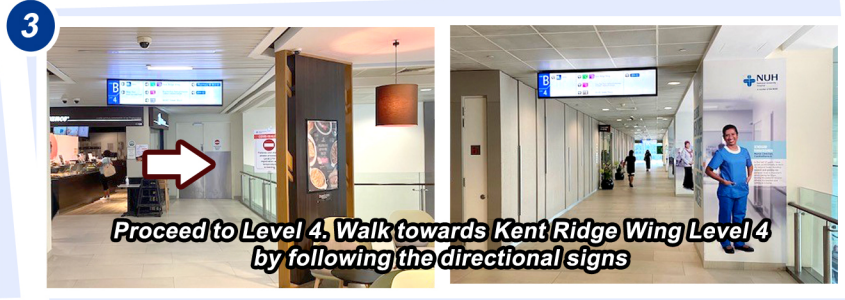

Locations of National Centres

Ward Locations

- D Wards 5A - 9B Register at VR Level 3
- G Wards 20 - 64 Register at VR Level 1

Scan QR code for full list of facilities at NUH

Getting to NUHS Tower Block

From Kent Ridge MRT Station (via Exit C, NUH Medical Centre)

Getting to NUHS Tower Block

- By MRT, from Kent Ridge Station, Exit B
- By SBS Transit Bus Service No. 92, 92A, 92B or 200, from bus stop #15139 (outside Kent Ridge MRT station)

- (1) From MRT station / bus stop, walk towards Science Park 1 (along South Buona Vista Road).
- (2) At the traffic junction, walk across South Buona Vista Road to get to NUHS Tower Block.