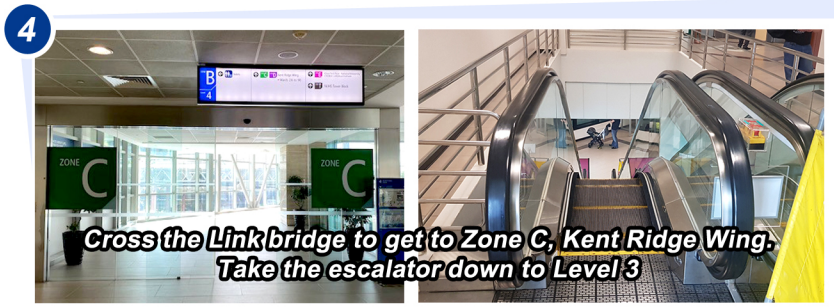

Locations of National Centres

Ward Locations

- D Wards 5A - 9B Register at VR Level 3
- G Wards 20 - 64 Register at VR Level 1

Scan QR code for full list of facilities at NUH

Getting to NUHS Tower Block

From Kent Ridge MRT Station (via Exit C, NUH Medical Centre)

Getting to NUHS Tower Block

- By MRT, from Kent Ridge Station, Exit B
- By SBS Transit Bus Service No. 92, 92A, 92B or 200, from bus stop #15139 (outside Kent Ridge MRT station)

- (1) From MRT station / bus stop, walk towards Science Park 1 (along South Buona Vista Road).
- (2) At the traffic junction, walk across South Buona Vista Road to get to NUHS Tower Block.