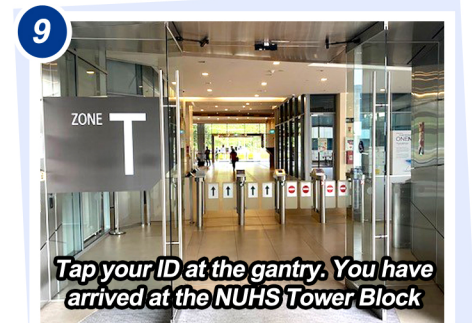

Getting to NUHS Tower Block

1E Kent Ridge Road, Singapore 119228

DIRECTIONS TO NUHS TOWER BLOCK

- Page 2 From Kent Ridge MRT Station (via Exit C, NUH Medical Centre)
- Page 3 From Kent Ridge MRT Station (Exit B)
From bus stop along South Buona Vista Road
(SBS Transit Bus Service No. 92, 92A, 92B or 200)
- Page 4 From Kent Ridge Wing Carpark (public)

Locations of National Centres

Ward Locations

- D Wards 5A - 9B Register at VR Level 3
- G Wards 20 - 64 Register at VR Level 1

Scan QR code for full list of facilities at NUH

Getting to NUHS Tower Block

From Kent Ridge MRT Station (via Exit C, NUH Medical Centre)

Getting to NUHS Tower Block

- By MRT, from Kent Ridge Station, Exit B
- By SBS Transit Bus Service No. 92, 92A, 92B or 200, from bus stop #15139 (outside Kent Ridge MRT station)

- (1) From MRT station / bus stop, walk towards Science Park 1 (along South Buona Vista Road).
- (2) At the traffic junction, walk across South Buona Vista Road to get to NUHS Tower Block.